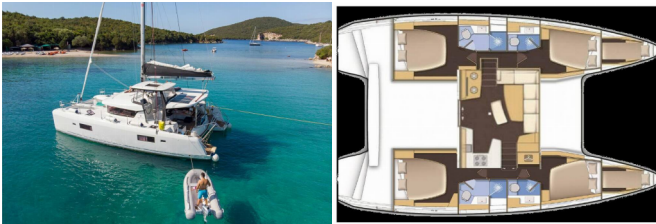

LAGOON 42

Dream Of Life (2019)

Pollen Maritime AS • Martin Linges Vei 25 • Fornebu • Norway

Phone: +47 41 197 474

E-mail: booking@holiday-yacht-charter.com

Web: holiday-yacht-charter.com

Yacht Base	Corfu, Gouvia Marina, Greece
Yacht ID	501
Yacht Brands	Lagoon
Yacht Name	Dream Of Life
Production Year	2019
Length	12.80 M
Cabins	4 + 2
Berths	8 + 2
Persons	12
WC/Shower	4 + 1

COMFORT: Cockpit cushions

DECK: Anchor with chain, Bilge pump - Mechanic, Bimini top, Black ball, Boat hook, Bosun's chair (Safe seat) (boatswain's chair), Cockpit table, Deck brush, Dinghy, Dinghy (byboat) pump, Electric anchor windlass, Fenders, Fuel funnel, Jerry cans for diesel, Mooring ropes, Outboard engine, Plastic bucket, Repair box for dinghy, Spare anchor (Reserve, Auxiliary anchor), Sprayhood, Teak cockpit, Winch handles