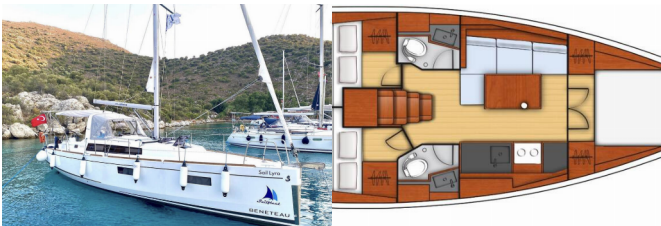

OCEANIS 38.1

Sail Lyra (2022)

Pollen Maritime AS • Martin Linges Vei 25 • Fornebu • Norway

Phone: +47 41 197 474

E-mail: booking@holiday-yacht-charter.com

Web: holiday-yacht-charter.com

Yacht Base	Orhaniye, Turkey
Yacht ID	4921
Yacht Brands	Beneteau
Yacht Name	Sail Lyra
Production Year	2022
Length	11.50 M
Cabins	3
Berths	6
Persons	6
WC/Shower	2

COMFORT: Bed linen, Towels

DECK: Bimini top, Boat hook, Cockpit/stern, outside shower, Dinghy, Electric anchor windlass, Fenders, Sprayhood

ENTERTAINMENT: Radio CD mp3 player

GALLEY: Gas cookers, Hot water, Kitchen utensils (Galley equipment, cutlery), Oven, Refrigerator