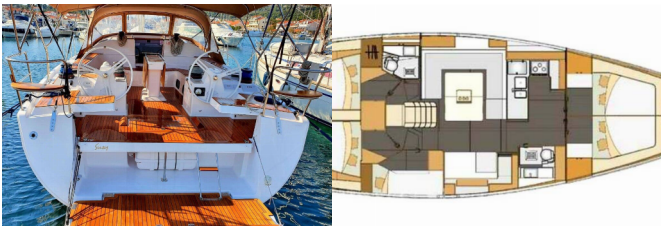

ELAN IMPRESSION 50

Suzy (2019)

Pollen Maritime AS • Martin Linges Vei 25 • Fornebu • Norway

Phone: +47 41 197 474

E-mail: booking@holiday-yacht-charter.com

Web: holiday-yacht-charter.com

Yacht Base	Marina Kornati, Biograd, Croatia
Yacht ID	4865
Yacht Brands	Elan Marine
Yacht Name	Suzy
Production Year	2019
Length	15.20 M
Cabins	5
Berths	10 + 2
WC/Shower	2

COMFORT: Cockpit cushions

DECK: Anchor chain counter, Anchor winch remote control, Anchor with chain, Bathing platform, Bimini top, Cockpit fridge, Cockpit table, Cockpit/stern, outside shower, Dinghy, Electric anchor windlass, Outdoor Lighting Control, Rail openings both sides, Spare anchor (Reserve, Auxiliary anchor), Sprayhood

ENTERTAINMENT: Indoor speakers, Outdoor speakers, Radio CD player, USB, Bluetooth

GALLEY: Freezer, Hot water

NAVIGATION: 3 blade folding propeller, Autopilot, Bow thruster, GPS chart plotter - cockpit, Navigation set

SAFETY: Black Water Tank, Life jackets

SAILS: Electric main sail winch, Lazy bag, Lazy jacks

YACHT ELECTRICS: Bilge pump - Electric, Electricity 230VAC, Heating

PRICE AND AVAILABILITY

Elan Impression 50 Suzy (2019)