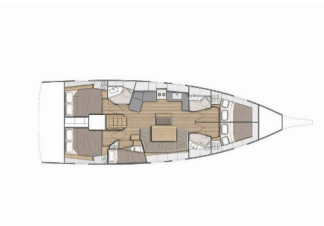

Yacht Base	Lavrion, Main Port, Greece
Yacht ID	4831
Yacht Brands	Beneteau
Yacht Name	Kalmi
Production Year	2020
Length	14.60 M
Cabins	5
Berths	10
WC/Shower	3

**COMFORT:** Bedlinen and towels, Blankets, Pillows

**DECK:** Bimini top, Cockpit table, Cockpit/stern, outside shower, Dinghy with outboard engine, Electric anchor windlass, Gangway, Ice box in cockpit, Sprayhood, Swimming ladder

**ENTERTAINMENT:** Outdoor speakers, Radio mp3 player, TV + DVD