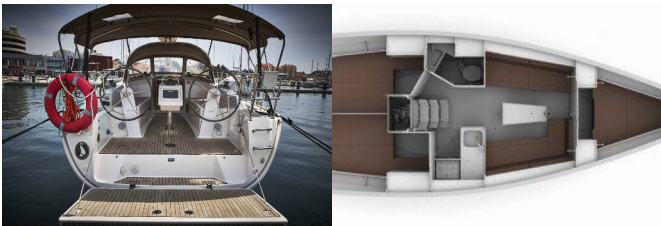

BAVARIA CRUISER 34

Wild Love (2017)

Pollen Maritime AS • Martin Linges Vei 25 • Fornebu • Norway

Phone: +47 41 197 474

E-mail: booking@holiday-yacht-charter.com

Web: holiday-yacht-charter.com

Yacht Base	Marina Kornati, Biograd, Croatia
Yacht ID	4826
Yacht Brands	Bavaria
Yacht Name	Wild Love
Production Year	2017
Length	9.99 M
Cabins	3
Berths	6 + 2
WC/Shower	1

DECK: Bimini top, Cockpit table, Cockpit/stern, outside shower, Electric anchor windlass, Sprayhood

ENTERTAINMENT: AUX Input, CD player, Outdoor speakers, USB

GALLEY: Hot water

NAVIGATION: Autopilot, GPS chart plotter, GPS chart plotter - cockpit, Navigation (Nautical) charts and nautical guide, Pilot book

SAFETY: VHF radio

YACHT ELECTRICS: Water heater