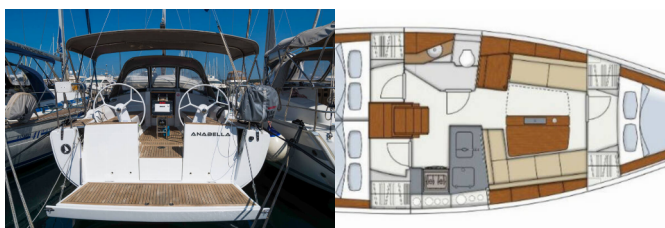

HANSE 345

Anabella (2017)

Pollen Maritime AS • Martin Linges Vei 25 • Fornebu • Norway

Phone: +47 41 197 474

E-mail: booking@holiday-yacht-charter.com

Web: holiday-yacht-charter.com

Yacht Base	Marina Kornati, Biograd, Croatia
Yacht ID	4802
Yacht Brands	Hanse Yachts
Yacht Name	Anabella
Production Year	2017
Length	10.40 M
Cabins	3
Berths	6 + 2
Persons	8
WC/Shower	1

COMFORT: Bed linen

DECK: Bathing platform, Bimini top, Cockpit table, Cockpit/stern, outside shower, Dinghy, Electric anchor windlass, Sprayhood, Teak cockpit

ENTERTAINMENT: Radio CD player, USB, AUX input, TV + DVD