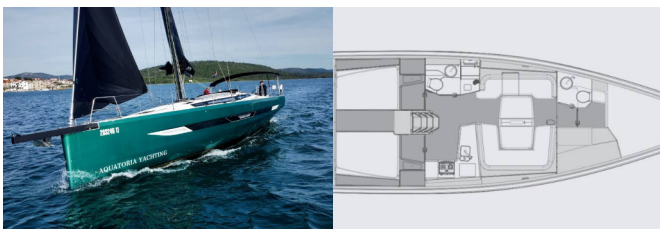

Yacht Base	Marina Pirovac, Croatia
Yacht ID	4756
Yacht Brands	Elan Marine
Yacht Name	Loki
Production Year	2023
Length	15.30 M
Cabins	4
Berths	8 + 2
WC/Shower	2

**COMFORT:** Cockpit cushions

**DECK:** Anchor with chain, Bathing platform, Bimini top, Bow sail locker, Cockpit/stern, outside shower, Deck lights, Electric anchor windlass, Mooring Cleats, Set for steerman (helmsman's chair), Sprayhood, Winch handles