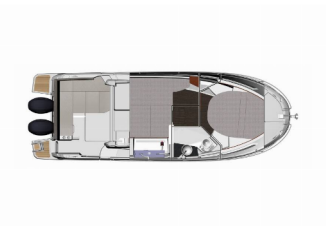

MERRY FISHER 895

Ema (2023)

Pollen Maritime AS • Martin Linges Vei 25 • Fornebu • Norway

Phone: +47 41 197 474

E-mail: booking@holiday-yacht-charter.com

Web: holiday-yacht-charter.com

Yacht Base	ACI Marina Pula, Croatia
Yacht ID	4750
Yacht Brands	Jeanneau
Yacht Name	Ema
Production Year	2023
Length	8.90 M
Cabins	2
Berths	4 + 2
WC/Shower	1

COMFORT: Bed linen, Cockpit cushions, Towels

DECK: Anchor with chain, Bathing platform, Bilge pump - Mechanic, Bimini top, Cockpit table, Cockpit/stern, outside shower, Electric anchor windlass, Gangway, Spare anchor (Reserve, Auxiliary anchor), Swimming ladder