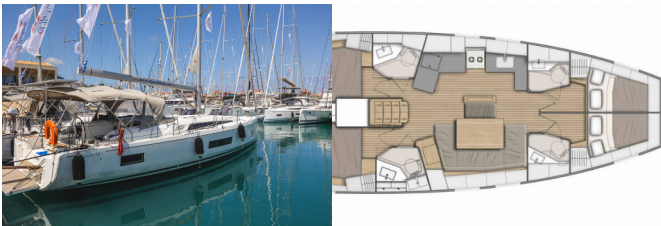

Yacht Base	Lefkas, D-Marin, Greece
Yacht ID	475
Yacht Brands	Beneteau
Yacht Name	Ellaida
Production Year	2019
Length	14.60 M
Cabins	4
Berths	8 + 2
Persons	10
WC/Shower	4

**COMFORT:** Bed linen, Towels

**DECK:** Bathing platform, Bimini top, Cockpit table, Dinghy, Electric anchor windlass, Fenders, Mooring ropes, Outboard engine, Sprayhood, Swimming ladder, Winch handles