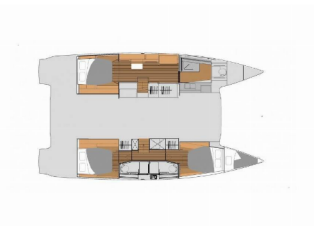

FONTAINE PAJOT ELBA 45

Cecilia II (2024)

Pollen Maritime AS • Martin Linges Vei 25 • Fornebu • Norway

Phone: +47 41 197 474

E-mail: booking@holiday-yacht-charter.com

Web: holiday-yacht-charter.com

Yacht Base	St. Thomas, Frenchtown Marina, United States Virgin Islands
Yacht ID	4545
Yacht Brands	Fountaine Pajot
Yacht Name	Cecilia II
Production Year	2024
Length	13.45 M
Cabins	3
Berths	6
WC/Shower	3

DECK: Electric anchor windlass

ENTERTAINMENT: Bluetooth player

GALLEY: Kitchen utensils (Galley equipment, cutlery),
Refrigerator, Stove

INTERIOR: Coolbox, Electric toilet

NAVIGATION: Autopilot, GPS chart plotter, Wind/speed/depth
instruments