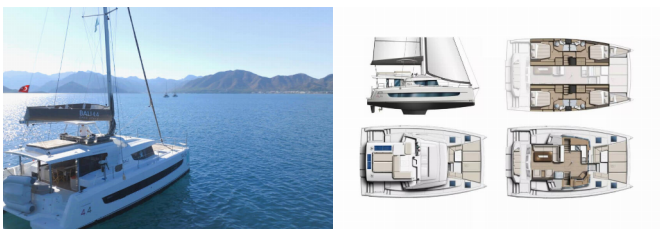

BALI 4.4

Ediba Libra (2023)

Pollen Maritime AS • Martin Linges Vei 25 • Fornebu • Norway

Phone: +47 41 197 474

E-mail: booking@holiday-yacht-charter.com

Web: holiday-yacht-charter.com

Yacht Base	Marmaris, Albatros Marina, Turkey
Yacht ID	4492
Yacht Brands	Catana
Yacht Name	Ediba Libra
Production Year	2023
Length	13.50 M
Cabins	4 + 1
Berths	8 + 1
Persons	9
WC/Shower	4 + 1

COMFORT: Cockpit cushions, Sundeck cushions

DECK: Anchor with chain, Bathing platform, Bimini top, Cockpit table, Cockpit/stern, outside shower, Dinghy, Forward cockpit, Grill/Barbecue/Plancha

ENTERTAINMENT: FUSION sound system, Outdoor speakers, TV