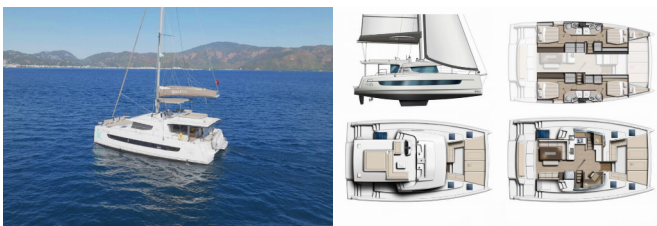

BALI 4.6

Ediba Scorpio (2022)

Pollen Maritime AS • Martin Linges Vei 25 • Fornebu • Norway

Phone: +47 41 197 474

E-mail: booking@holiday-yacht-charter.com

Web: holiday-yacht-charter.com

Yacht Base	Marmaris, Albatros Marina, Turkey
Yacht ID	4486
Yacht Brands	Catana
Yacht Name	Ediba Scorpio
Production Year	2022
Length	14.28 M
Cabins	4 + 1
Berths	8 + 1
Persons	9
WC/Shower	4 + 1

COMFORT: Cockpit cushions, Sundeck cushions

DECK: Anchor with chain, Bathing platform, Bimini top, Cockpit table, Cockpit/stern, outside shower, Forward cockpit, Grill/Barbecue/Plancha

ENTERTAINMENT: FUSION sound system, Outdoor speakers