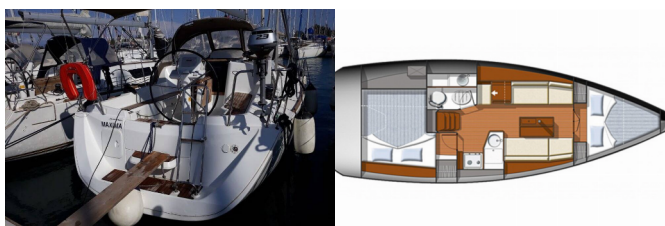

SUN ODYSSEY 33I

Maxima (2015)

Pollen Maritime AS • Martin Linges Vei 25 • Fornebu • Norway

Phone: +47 41 197 474

E-mail: booking@holiday-yacht-charter.com

Web: holiday-yacht-charter.com

Yacht Base	Corfu, Gouvia Marina, Greece
Yacht ID	44
Yacht Brands	Jeanneau
Yacht Name	Maxima
Production Year	2015
Length	9.96 M
Cabins	2
Berths	4 + 2
WC/Shower	1

COMFORT: Bed linen, Towels

DECK: Bimini top, Bosun's chair (Safe seat) (boatswain's chair), Cockpit table, Cockpit/stern, outside shower, Dinghy, Electric anchor windlass, Gangway, Main anchor, Main Deck Compass, Outboard engine, Sprayhood, Swimming ladder

ENTERTAINMENT: Diving mask, Outdoor speakers, Radio mp3 player

GALLEY: Gas bottles, Hot water, Kitchen utensils (Galley equipment, cutlery), Oven, Stove

INTERIOR: Barometer, Clock

NAVIGATION: Autopilot, Binoculars, Echosounder/Depthsounder, Electronic sea charts, GPS, GPS chart plotter, Hand bearing compass, Harbour guides, List of lights, Navigation/position Lights, Pilot book, Wind/speed/depth instruments, Windex

SAFETY: Black Water Tank, Distress flare box, Emergency tiller, EPIRB-Distress radio beacons, First aid kit, Flags QNC, Floating light, Horseshoe lifebuoy, Inflatable life raft, Life belts (Safety harness), Life jackets, Repair kit, Set of tools, Torch, VHF radio

YACHT ELECTRICS: Bilge pump - Electric, Plug 220V, 12 V