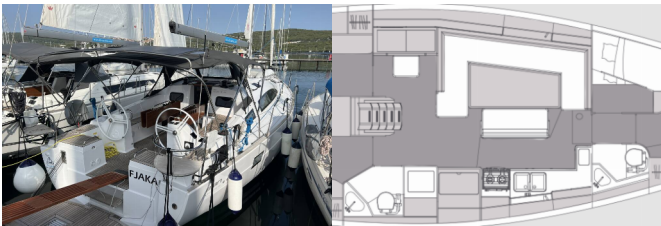

Web: [holiday-yacht-charter.com](http://holiday-yacht-charter.com)

Yacht Base	Marina Punat, Krk, Croatia
Yacht ID	4390
Yacht Brands	Elan Marine
Yacht Name	Fjaka
Production Year	2023
Length	13.51 M
Cabins	4
Berths	8 + 2
WC/Shower	2