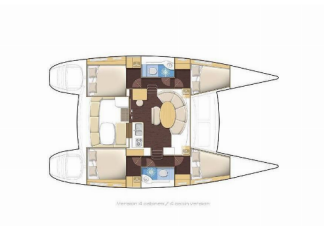

Yacht Base	Seychelles, Mahe, Seychelles
Yacht ID	4370
Yacht Brands	Lagoon
Yacht Name	Modjo
Production Year	2016
Length	11.55 M
Cabins	4 + 2
Berths	8 + 2
WC/Shower	2

COMFORT: Bed linen, Cockpit cushions, Towels

DECK: Bimini top, Cockpit table, Cockpit/stern, outside shower, Davit, Dinghy, Electric anchor windlass, Grill/Barbecue/Plancha, Outboard engine, Swimming ladder

ENTERTAINMENT: Fishing cane/rod, Outdoor speakers, Radio CD player, Snorkeling equipment, TV

GALLEY: Freezer, Hot water, Oven, Refrigerator, Stove

INTERIOR: Convertible table in salon

NAVIGATION: Autopilot, GPS chart plotter, Sonar, Speedometer (Speed log), Wind instrument/Anemometer

SAFETY: Black Water Tank, VHF radio

SAILS: Lazy bag, Lazy jacks

YACHT ELECTRICS: 12V Socket, 220V socket, Battery charger, Inverter, Shore connection 220 V, Solar panels