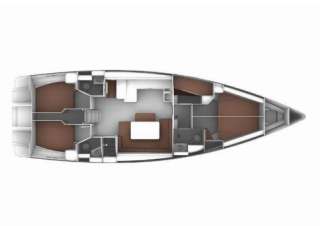

Yacht Base	Athens, Alimos Marina, Greece
Yacht ID	431
Yacht Brands	Bavaria
Yacht Name	Thalassa
Production Year	2019
Length	15.59 M
Cabins	5
Berths	10 + 2
Persons	12
WC/Shower	3

ADDITIONAL: Flag

COMFORT: Blankets, Pillows

DECK: Anchor with chain, Bathing platform, Bimini top, Boat hook, Bosun's chair (Safe seat) (boatswain's chair), Cockpit/stern, outside shower, Dinghy, Electric anchor windlass, Floating rope, Gangway, Gasoline, Main anchor, Main Deck Compass, Mooring ropes, Repair box for dinghy, Reserve motor oil, Spare anchor (Reserve, Auxiliary anchor), Sprayhood

ENTERTAINMENT: Fins, Indoor speakers, Mask, Outdoor speakers, Radio CD player

GALLEY: Gas bottles, Gas cookers, Hot water, Kitchen utensils (Galley equipment, cutlery), Refrigerator, Sink

INTERIOR: Barometer, Clock, Convertible table, Coolbox, Electric toilet, Yacht documents

NAVIGATION: Autopilot, Binoculars, Bow thruster, Divider, nautic chart, Echosounder/Depthsounder, GPS chart plotter, GPS chart plotter - cockpit, Log, Speed, Depth- echo sounder, Navigation (Nautical) charts and nautical guide, Navigation set, Parallel ruler, Speedometer (Speed log)

SAFETY: Distress flare box, Engine spare parts, Fire extinguisher, First aid kit, Fog horn, Life belts (Safety harness), Life buoy + Flashing light, Life jackets, Liferaft, Oars (Paddles), Repair kit, Set of tools, Torch, VHF radio, Wire (shroud) cutter

YACHT ELECTRICS: Batteries, Bilge pump - Electric, Inverter, Pump, Service batteries, Shore power cable, Solar panels, Start battery