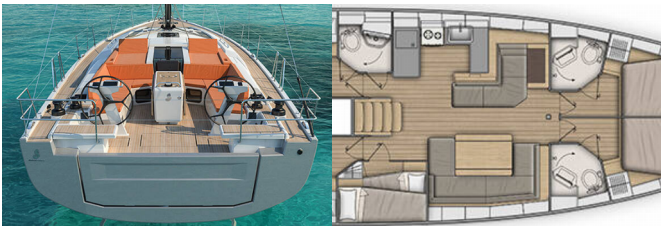

OCEANIS 51.1

Brando (2019)

Pollen Maritime AS • Martin Linges Vei 25 • Fornebu • Norway

Phone: +47 41 197 474

E-mail: booking@holiday-yacht-charter.com

Web: holiday-yacht-charter.com

Yacht Base	Lefkas, D-Marin, Greece
Yacht ID	426
Yacht Brands	Beneteau
Yacht Name	Brando
Production Year	2019
Length	15.94 M
Cabins	5 + 1
Berths	10 + 1
Persons	12
WC/Shower	3 + 1

COMFORT: Blankets, Cockpit cushions, Pillows, Sheets, Towels

DECK: Anchor with chain, Bilge pump - Mechanic, Bimini top, Black ball, Boat hook, Canister for water, Cockpit table, Dinghy, Dinghy (byboat) pump, Electric anchor windlass, Fenders, Fuel funnel, Gangway, Jerry cans for diesel, Mooring ropes, Outboard engine, Plastic bucket, Repair box for dinghy, Spare anchor (Reserve, Auxiliary anchor), Sprayhood, Swimming ladder, Teak cockpit, Winch handles

ENTERTAINMENT: Bluetooth player, Outdoor speakers, TV + DVD

GALLEY: Gas bottles, Kitchen utensils (Galley equipment, cutlery), Oven, Refrigerator, Stove

INTERIOR: Bilge pump handle, Convertible table in salon, Electric fans in cabins, Electric toilet, Yacht documents

NAVIGATION: Autopilot, Bow thruster, Compass, Divider, nautic chart, Echosounder/Depthsounder, GPS chart plotter - cockpit, Hand bearing compass, Parallel ruler, Pilot book, Radar reflector, Speedometer (Speed log), Wind instrument/Anemometer

SAFETY: Emergency tiller, Engine spare parts, Fire extinguisher, First aid kit, Floating light, Fog horn, Horseshoe lifebuoy, Life belts (Safety harness), Life jackets, Liferaft, Oars (Paddles), Repair kit, Set of tools, Torch

YACHT ELECTRICS: 220V socket, Air Conditioning, Batteries, Battery charger, Generator, Inverter, Solar panels, USB sockets