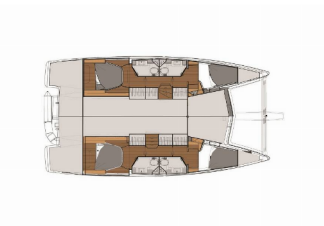

FONTAINE PAJOT LUCIA 40

El Camino (2019)

Pollen Maritime AS • Martin Linges Vei 25 • Fornebu • Norway

Phone: +47 41 197 474

E-mail: booking@holiday-yacht-charter.com

Web: holiday-yacht-charter.com

Yacht Base	Fethiye, Yacht Classic Hotel Marina, Turkey
Yacht ID	418
Yacht Brands	Fountaine Pajot
Yacht Name	El Camino
Production Year	2019
Length	11.73 M
Cabins	4
Berths	8
WC/Shower	4

COMFORT: Cockpit cushions

DECK: Anchor swivel, Bathing platform, Bimini top, Cockpit/stern, outside shower, Dinghy, Electric anchor windlass, Gangway, Main anchor, Outboard engine

ENTERTAINMENT: Indoor speakers