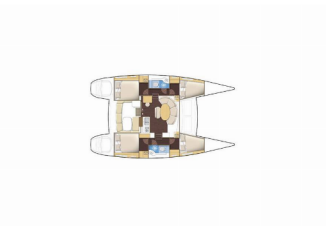

LAGOON 380

Chrysa (2017)

Pollen Maritime AS • Martin Linges Vei 25 • Fornebu • Norway

Phone: +47 41 197 474

E-mail: booking@holiday-yacht-charter.com

Web: holiday-yacht-charter.com

Yacht Base	Palairos, Greece
Yacht ID	3961
Yacht Brands	Lagoon
Yacht Name	Chrysa
Production Year	2017
Length	11.55 M
Cabins	4
Berths	8 + 2
Persons	10
WC/Shower	2

COMFORT: Cockpit cushions

DECK: Anchor, Bimini top, Cockpit/stern, outside shower, Deck brush, Dinghy, Electric anchor windlass, Fenders, Plastic bucket, Sprayhood

ENTERTAINMENT: Fusion radio, Outdoor speakers, USB