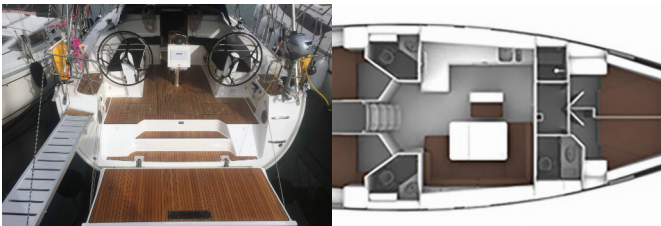

BAVARIA CRUISER 46

Irene (2020)

Pollen Maritime AS • Martin Linges Vei 25 • Fornebu • Norway

Phone: +47 41 197 474

E-mail: booking@holiday-yacht-charter.com

Web: holiday-yacht-charter.com

Yacht Base	Skiathos, Greece
Yacht ID	3737
Yacht Brands	Bavaria
Yacht Name	Irene
Production Year	2020
Length	14.27 M
Cabins	4
Berths	8 + 1
Persons	9
WC/Shower	3

COMFORT: Cockpit cushions

DECK: Anchor, Bimini top, Cockpit/stern, outside shower, Deck brush, Dinghy, Electric anchor windlass, Fenders, Folding cockpit table, Plastic bucket, Sprayhood

ENTERTAINMENT: Fusion radio, Outdoor speakers, TV, USB