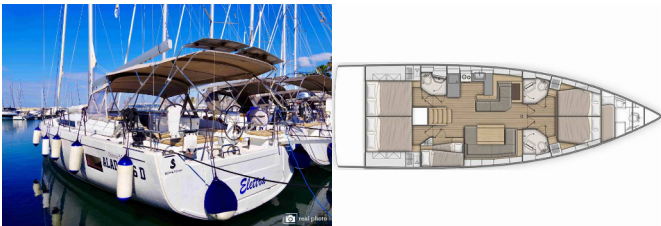

Yacht Base	Castellammare, Marina Di Stabia, Italy
Yacht ID	3658
Yacht Brands	Beneteau
Yacht Name	Elettra
Production Year	2022
Length	15.94 M
Cabins	5 + 1
Berths	10 + 2 + 1
WC/Shower	3 + 1

**DECK:** Bathing platform, Bimini top, Cockpit table, Cockpit/stern, outside shower, Dinghy, Sprayhood

**ENTERTAINMENT:** Radio mp3 player

**GALLEY:** Hot water, Refrigerator

**INTERIOR:** Convertible table in salon, Electric fans in cabins, Electric toilet

**NAVIGATION:** Autopilot, Bow thruster, GPS chart plotter - cockpit, Log, Speed, Depth- echo sounder, Wind instrument/Anemometer