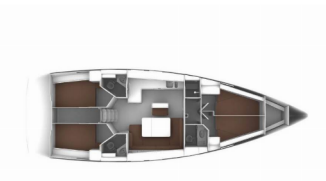

Web: [holiday-yacht-charter.com](http://holiday-yacht-charter.com)

Yacht Base	ACI Marina Trogir, Croatia
Yacht ID	3612
Yacht Brands	Bavaria
Yacht Name	Tess Point
Production Year	2022
Length	14.27 M
Cabins	4
Berths	8 + 1
WC/Shower	3