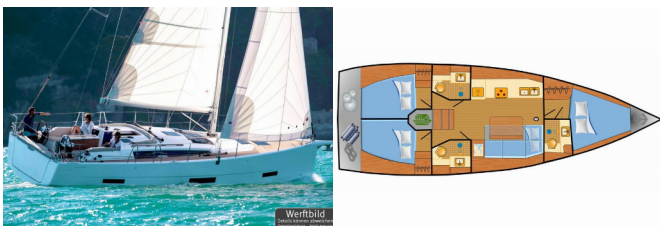

DUFOUR 390

Elena (2022)

Pollen Maritime AS • Martin Linges Vei 25 • Fornebu • Norway

Phone: +47 41 197 474

E-mail: booking@holiday-yacht-charter.com

Web: holiday-yacht-charter.com

Yacht Base	Marina Tehnomont Veruda, Pula, Croatia
Yacht ID	3574
Yacht Brands	Dufour
Yacht Name	Elena
Production Year	2022
Length	11.94 M
Cabins	3
Berths	6 + 2
Persons	8
WC/Shower	3

ADDITIONAL: Flag

COMFORT: Cockpit cushions

DECK: Anchor light, Bathing platform, Bimini top, Boat hook, Bosun's chair (Safe seat) (boatswain's chair), Cockpit grill, Cockpit table, Cockpit/stern, outside shower, Deck brush, Electric anchor windlass, Fenders, Gangway, Impeller, Main anchor, Mooring ropes, Sailor's knife, Spare anchor (Reserve, Auxiliary anchor), Sprayhood, Swimming ladder, Teak cockpit