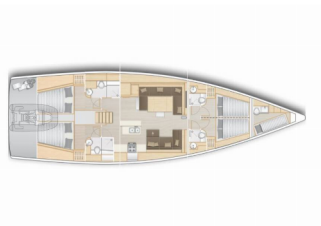

Yacht Base	Marina Pirovac, Croatia
Yacht ID	3566
Yacht Brands	Hanse Yachts
Yacht Name	Constanta
Production Year	2023
Length	17.20 M
Cabins	4 + 1
Berths	8 + 2 + 1
Persons	11
WC/Shower	4

COMFORT: Blankets, Cockpit cushions, Pillows

DECK: Anchor with chain, Bathing platform, Bimini top, Bosun's chair (Safe seat) (boatswain's chair), Cockpit grill, Cockpit light, Cockpit table, Dinghy, Electric anchor windlass, Fenders, Main anchor, Mooring ropes, Sea/Storm drogue anchor, Spare anchor (Reserve, Auxiliary anchor), Sprayhood, Teak cockpit

ENTERTAINMENT: FUSION sound system, LED TV, Outdoor speakers, Underwater lights, Wet bar

GALLEY: Freezer, Gas bottles, Hot water, Kitchen utensils (Galley equipment, cutlery), Oven, Refrigerator, Stove, Wine cooler

INTERIOR: LED interior lights

NAVIGATION: Autopilot, Bow thruster, Compass, Divider, nautic chart, GPS chart plotter, Hand bearing compass, LED Navigation lights, Nautical charts, Radar, Stern thruster, Wind instrument/Anemometer, Wind/speed/depth instruments, Windex

SAFETY: Emergency tiller, Fire extinguisher, First aid kit, Flashlight, Fog horn, Horseshoe lifebuoy, Life belts (Safety harness), Life jackets, Set of tools, Signal rockets and torches, VHF radio, Wire (shroud) cutter

YACHT ELECTRICS: Air Conditioning, Batteries, Battery charger, Generator, Heating, Inverter, Service batteries, Shore connection 220 V, Solar panels