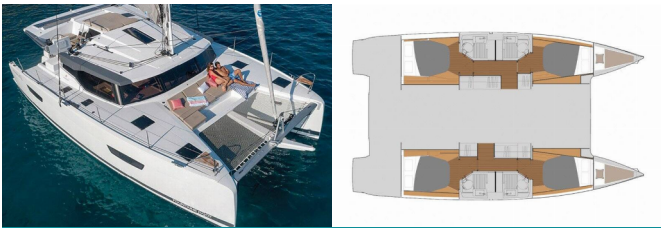

FONTAINE PAJOT ASTREA 42

Imagine (2022)

Pollen Maritime AS • Martin Linges Vei 25 • Fornebu • Norway

Phone: +47 41 197 474

E-mail: booking@holiday-yacht-charter.com

Web: holiday-yacht-charter.com

| | |
|-----------------|------------------------------------|
| Yacht Base | Marina Mandalina, Sibenik, Croatia |
| Yacht ID | 3550 |
| Yacht Brands | Fountaine Pajot |
| Yacht Name | Imagine |
| Production Year | 2022 |
| Length | 12.58 M |
| Cabins | 4 + 2 |
| Berths | 8 + 2 + 2 |
| WC/Shower | 4 |

COMFORT: Bed linen, Cockpit cushions, Towels

DECK: Bimini top, Cockpit table, Cockpit/stern, outside shower, Dinghy, Electric anchor windlass, Grill/Barbecue/Plancha, Outboard engine

ENTERTAINMENT: Radio CD mp3 player + USB, TV + DVD