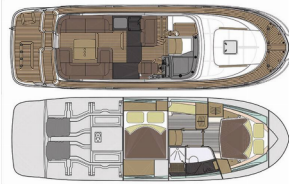

MAREX 360 CABRIOLET CRUISER

True North (2022)

Pollen Maritime AS • Martin Linges Vei 25 • Fornebu • Norway

Phone: +47 41 197 474

E-mail: booking@holiday-yacht-charter.com

Web: holiday-yacht-charter.com

Yacht Base	Marina Mandalina, Sibenik, Croatia
Yacht ID	3546
Yacht Brands	Marex
Yacht Name	True North
Production Year	2022
Length	11.49 M
Cabins	2
Berths	4
WC/Shower	1

COMFORT: Bed linen, Cockpit cushions, Towels

DECK: Cockpit table, Cockpit/stern, outside shower, Dinghy, Electric anchor windlass, Hard Top Bimini, Outboard engine

ENTERTAINMENT: Radio CD mp3 player + USB, TV + DVD

GALLEY: Hot water, Oven, Refrigerator, Stove

NAVIGATION: Bow thruster, GPS chart plotter

YACHT ELECTRICS: Air Conditioning, Generator, Heating, Shore connection 220 V

PRICE AND AVAILABILITY

Marex 360 Cabriolet Cruiser True North (2022)