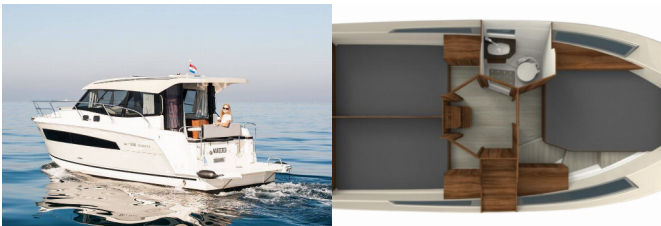

Web: [holiday-yacht-charter.com](http://holiday-yacht-charter.com)

Yacht Base	Marina Zadar (ex. Tankerkomerc), Croatia
Yacht ID	3532
Yacht Brands	Balt Yacht
Yacht Name	Wanderer
Production Year	2021
Length	9.86 M
Cabins	3
Berths	6
WC/Shower	1

**COMFORT:** Bed linen

**DECK:** Cockpit table, Cockpit/stern, outside shower, Dinghy, Electric anchor windlass, Hard Top Bimini, Main anchor, Mooring ropes, Swimming ladder

**ENTERTAINMENT:** Outdoor speakers, Radio mp3 player, Sound System, TV, Underwater lights, Wi-Fi Internet