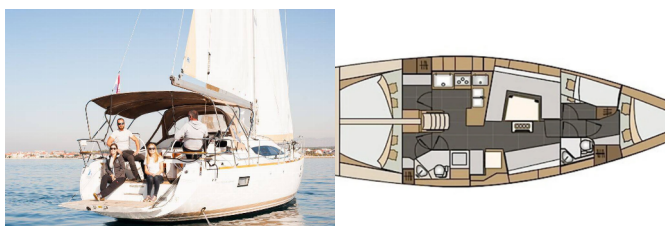

ELAN IMPRESSION 45

Princess Tena (2017)

Pollen Maritime AS • Martin Linges Vei 25 • Fornebu • Norway

Phone: +47 41 197 474

E-mail: booking@holiday-yacht-charter.com

Web: holiday-yacht-charter.com

Yacht Base	Marina Zadar (ex. Tankeromerc), Croatia
Yacht ID	3442
Yacht Brands	Elan Marine
Yacht Name	Princess Tena
Production Year	2017
Length	13.85 M
Cabins	4
Berths	8 + 2
Persons	10
WC/Shower	2

COMFORT: Bed linen, Cockpit cushions, Sundeck cushions

DECK: Anchor with chain, Bathing platform, Bilge pump - Mechanic, Bimini top, Bosun's chair (Safe seat) (boatswain's chair), Cockpit table, Cockpit/stern, outside shower, Dinghy, Electric anchor windlass, Fenders, Gangway, Mooring ropes, Spare anchor (Reserve, Auxiliary anchor), Sprayhood, Swimming ladder, Water hose

ENTERTAINMENT: Outdoor speakers, Radio with USB, Sound System, TV, Wi-Fi Internet

GALLEY: Dishes, Freezer, Gas cookers, Hot water, Kitchen utensils (Galley equipment, cutlery), Microwave, Oven, Refrigerator, Sink

INTERIOR: Barometer, Electric toilet

NAVIGATION: Autopilot, Binoculars, Bow thruster, Compass, Divider, nautic chart, Echosounder/Depthsounder, Electronic sea charts, GPS chart plotter - cockpit, Hand bearing compass, Log, Navigation (Nautical) charts and nautical guide, Navigation set, Navigation/position Lights, Pilot book, Radar reflector, Speedometer (Speed log), Wind instrument/Anemometer, Windex

SAFETY: Black Water Tank, Distress flare box, Engine spare parts, Fire axe, Fire extinguisher, First aid kit, Floating light, Horseshoe lifebuoy, Life belts (Safety harness), Life jackets, Liferaft, Safety equipment, Set of tools, Torch, VHF radio

YACHT ELECTRICS: Air Conditioning, Battery charger, Bilge pump - Electric, Heating, Inverter, Plug 220V, 12 V, Shore power cable