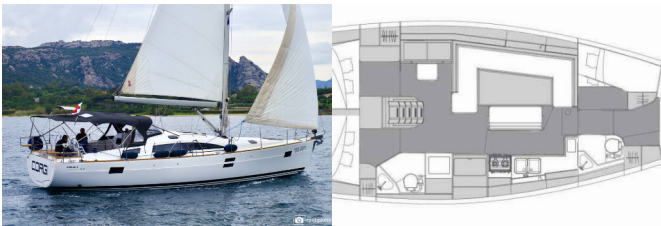

ELAN IMPRESSION 45.1

Corgi (2021)

Pollen Maritime AS • Martin Linges Vei 25 • Fornebu • Norway

Phone: +47 41 197 474

E-mail: booking@holiday-yacht-charter.com

Web: holiday-yacht-charter.com

Yacht Base	Sardinia, Cannigione, Italy
Yacht ID	3428
Yacht Brands	Elan Marine
Yacht Name	Corgi
Production Year	2021
Length	13.51 M
Cabins	4
Berths	8 + 2
WC/Shower	2

COMFORT: Cockpit cushions

DECK: Bimini top, Cockpit grill, Cockpit table, Cockpit/stern, outside shower, Dinghy, Sprayhood

ENTERTAINMENT: Radio mp3 player

GALLEY: Hot water, Refrigerator

INTERIOR: Convertible table in salon, Electric fans in cabins

NAVIGATION: Autopilot, Bow thruster, GPS chart plotter - cockpit, Log, Speed, Depth- echo sounder, Wind instrument/Anemometer

SAFETY: VHF radio

YACHT ELECTRICS: Inverter

PRICE AND AVAILABILITY

Elan Impression 45.1 Corgi (2021)