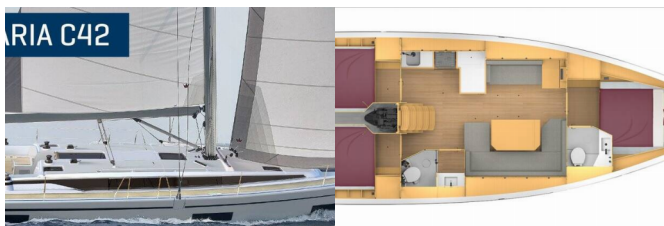

Yacht Base	Marina Šangulin, Biograd, Croatia
Yacht ID	3300
Yacht Brands	Bavaria
Yacht Name	Maupiti
Production Year	2020
Length	12.40 M
Cabins	3
Berths	6 + 1
Persons	7
WC/Shower	2

**COMFORT:** Bed linen, Cockpit cushions, Pillows

**DECK:** Anchor Delta, Bathing platform, Bilge pump - Mechanic, Bimini top, Boat hook, Cockpit table, Cockpit/stern, outside shower, Dinghy, Electric anchor windlass, Fenders, Gangway, Mooring ropes, Spare anchor (Reserve, Auxiliary anchor), Sprayhood, Teak cockpit, Water hose, Winch handles