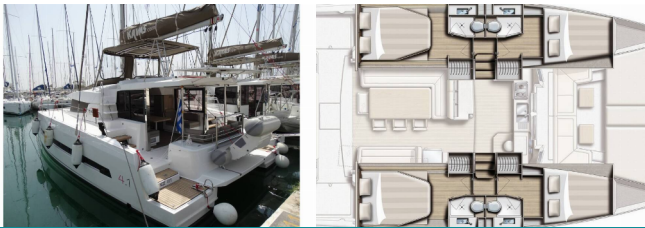

Yacht Base	Lefkas, D-Marin, Greece
Yacht ID	3248
Yacht Brands	Catana
Yacht Name	Kos 41.15
Production Year	2020
Length	12.35 M
Cabins	4
Berths	8 + 1
Persons	10
WC/Shower	4 + 1

**DECK:** Bimini top, Sprayhood