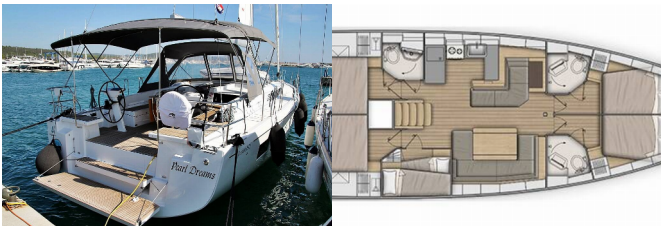

OCEANIS 51.1

Pearl Dreams (2020)

Pollen Maritime AS • Martin Linges Vei 25 • Fornebu • Norway

Phone: +47 41 197 474

E-mail: booking@holiday-yacht-charter.com

Web: holiday-yacht-charter.com

Yacht Base	Sukosan, D-Marin Dalmacija Marina, Croatia
Yacht ID	3181
Yacht Brands	Beneteau
Yacht Name	Pearl Dreams
Production Year	2020
Length	15.94 M
Cabins	5 + 1
Berths	10 + 2
WC/Shower	3

DECK: Bimini top, Cockpit table, Cockpit/stern, outside shower, Dinghy, Electric anchor windlass, Sprayhood

ENTERTAINMENT: Radio CD mp3 player, TV

GALLEY: Refrigerator

INTERIOR: Lowerable salon table

NAVIGATION: Autopilot, Bow thruster, GPS chart plotter - cockpit, Wind instrument/Anemometer