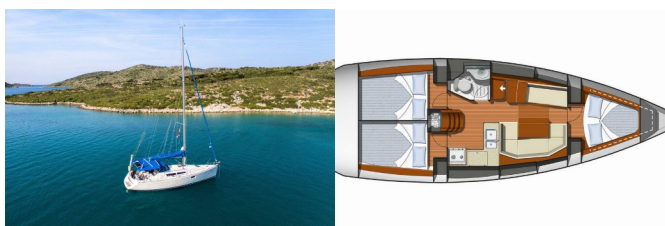

SUN ODYSSEY 36I

Izella (2011)

Pollen Maritime AS • Martin Linges Vei 25 • Fornebu • Norway

Phone: +47 41 197 474

E-mail: booking@holiday-yacht-charter.com

Web: holiday-yacht-charter.com

Yacht Base	Volos, Greece
Yacht ID	314
Yacht Brands	Jeanneau
Yacht Name	Izella
Production Year	2011
Length	10.94 M
Cabins	3
Berths	6 + 1
WC/Shower	1

ADDITIONAL: Flag

COMFORT: Bed linen, Blankets, Cockpit cushions, Pillows, Sheets, Towels

DECK: Black ball, Boat hook, Bosun's chair (Safe seat) (boatswain's chair), Cockpit light, Deck brush, Dinghy, Dinghy (byboat) pump, Electric anchor windlass, Fenders, Fuel funnel, Gangway, Jerry cans for fuel, Main anchor, Plastic bucket, Repair box for dinghy, Ropes, Round/globular fender, Spare anchor (Reserve, Auxiliary anchor), Swimming ladder, Water hose, Winch handles