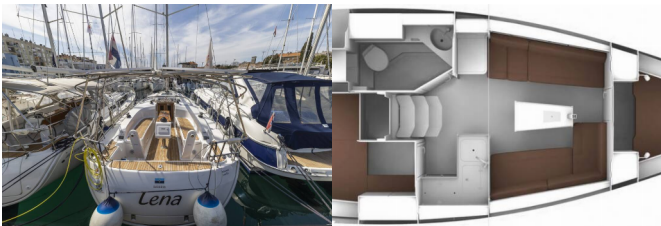

BAVARIA CRUISER 34 STYLE

Lena (2019)

Pollen Maritime AS • Martin Linges Vei 25 • Fornebu • Norway

Phone: +47 41 197 474

E-mail: booking@holiday-yacht-charter.com

Web: holiday-yacht-charter.com

Yacht Base	Marina Zadar (ex. Tankerkomerc), Croatia
Yacht ID	3045
Yacht Brands	Bavaria
Yacht Name	Lena
Production Year	2019
Length	9.99 M
Cabins	2
Berths	4 + 2
WC/Shower	1

COMFORT: Bed linen

DECK: Bathing platform, Bimini top, Cockpit table, Cockpit/stern, outside shower, Dinghy, Electric anchor windlass, Gangway, Main anchor, Mooring ropes, Sprayhood, Swimming ladder

ENTERTAINMENT: Outdoor speakers, Radio CD mp3 player, W-LAN GRATIS