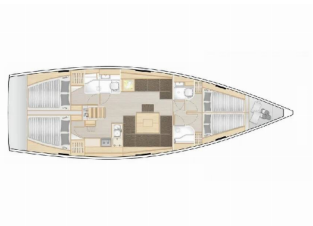

Yacht Base	Sukosan, D-Marin Dalmacija Marina, Croatia
Yacht ID	3034
Yacht Brands	Hanse Yachts
Yacht Name	Aura II
Production Year	2019
Length	14.04 M
Cabins	4
Berths	8 + 2
WC/Shower	2

COMFORT: Bed linen, Blankets, Cockpit cushions, Pillows

DECK: Anchor with chain, Bathing platform, Bilge pump - Mechanic, Bimini top, Bosun's chair (Safe seat) (boatswain's chair), Cockpit table, Cockpit/stern, outside shower, Dinghy, Electric anchor windlass, Fenders, Gangway, Spare anchor (Reserve, Auxiliary anchor), Sprayhood, Swimming ladder, Teak cockpit

ENTERTAINMENT: Outdoor speakers, Radio mp3 player, TV

GALLEY: Dishes, Gas bottles, Hot water, Oven, Pressurized water system, Refrigerator, Sink, Stove, Water pump

INTERIOR: Barometer, Foldable table, Inside shower, Upholstery, Yacht documents

NAVIGATION: Autopilot, Binoculars, Bow thruster, Compass, Complete navigation equipment, Echosounder/Depthsounder, GPS, GPS chart plotter, GPS chart plotter - cockpit, Hand bearing compass, Harbour guides, Log, Nautical charts, Navigation/position Lights, Speedometer (Speed log), Wind instrument/Anemometer, Windex

SAFETY: Distress signals, Emergency tiller, Fire extinguisher, First aid kit, Flashlight, Fog horn, Horseshoe lifebuoy, Life belts (Safety harness), Life jackets, Safety equipment, Set of tools, VHF radio

YACHT ELECTRICS: Battery charger, Battery switch, Bilge pump - Electric, Heating, Plug 220V, 12 V, Shore connection 220 V, Solar panels, Start battery, Water heater