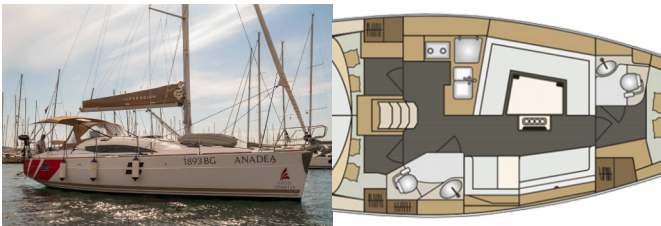

ELAN IMPRESSION 40

Anadea (2017)

Pollen Maritime AS • Martin Linges Vei 25 • Fornebu • Norway

Phone: +47 41 197 474

E-mail: booking@holiday-yacht-charter.com

Web: holiday-yacht-charter.com

| | |
|-----------------|----------------------------------|
| Yacht Base | Marina Kornati, Biograd, Croatia |
| Yacht ID | 3021 |
| Yacht Brands | Elan Marine |
| Yacht Name | Anadea |
| Production Year | 2017 |
| Length | 11.90 M |
| Cabins | 3 |
| Berths | 6 + 2 |
| WC/Shower | 2 |

DECK: Bathing platform, Bimini top, Cockpit table, Cockpit/stern, outside shower, Dinghy, Electric anchor windlass, Sprayhood, Swimming ladder

ENTERTAINMENT: LCD TV, Radio CD mp3 player + USB, Bluetooth, Radio/iPod/iPhone dock station + USB