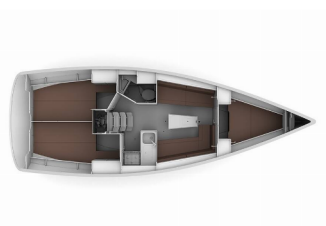

**DECK:** Bimini top, Cockpit table, Cockpit/stern, outside shower, Dinghy, Electric anchor windlass, Sprayhood

**ENTERTAINMENT:** CD player, TV

**GALLEY:** Refrigerator

**NAVIGATION:** Autopilot, GPS chart plotter - cockpit, Wind instrument/Anemometer

**SAFETY:** VHF radio

**YACHT ELECTRICS:** Solar panels

**Yacht Base** Sukosan, D-Marin Dalmacija Marina, Croatia

**Yacht ID** 2952

**Yacht Brands** Bavaria

**Yacht Name** Lucy

**Production Year** 2019

**Length** 9.99 M