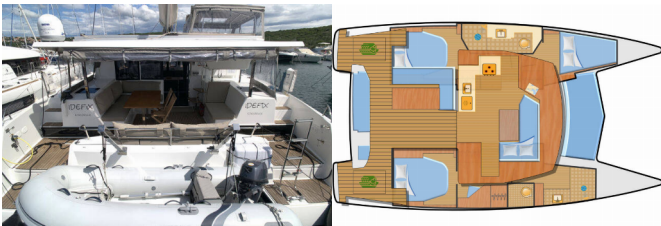

FONTAINE PAJOT LUCIA 40

Idefix (2019)

Pollen Maritime AS • Martin Linges Vei 25 • Fornebu • Norway

Phone: +47 41 197 474

E-mail: booking@holiday-yacht-charter.com

Web: holiday-yacht-charter.com

Yacht Base	Marina Frapa, Rogoznica, Croatia
Yacht ID	2921
Yacht Brands	Fountaine Pajot
Yacht Name	Idefix
Production Year	2019
Length	11.73 M
Cabins	3
Berths	6 + 2
Persons	8
WC/Shower	2

COMFORT: Cockpit cushions, Deck cushions

DECK: Anchor light, Anchor with chain, Bathing platform, Bimini top, Boat hook, Bosun's chair (Safe seat) (boatswain's chair), Cockpit fridge, Cockpit table, Cockpit/stern, outside shower, Electric anchor windlass, Fenders, Gangway, Impeller, V-belt, oilfilter, Jerry cans for diesel, Mooring ropes, Sailor's knife, Sprayhood, Swimming ladder, Teak cockpit

ENTERTAINMENT: Fusion radio, Indoor speakers, Outdoor speakers, Radio, Tablet with mobile Internet, TV + DVD, Wi-Fi Internet

GALLEY: Dishwasher, Hot water, Kitchen utensils (Galley equipment, cutlery), Oven, Refrigerator, Stove, Wine glasses

INTERIOR: Barometer, Ceiling lights, Clock, Electric fans, Electric fans in cabins, Electric toilet, Heater / Blower, Lowerable salon table, Safe, Washing machine, Yacht keys

NAVIGATION: AIS, Autopilot, Binoculars, Compass, Echosounder/Depthsounder, Folding propeller, GPS chart plotter - cockpit, Navigation (Nautical) charts and nautical guide, Navigation/position Lights, Triangles, Wind instrument/Anemometer, Windex

SAFETY: Automatic Inflatable Life Jacket, Black Water Tank, Distress signals, Emergency tiller, Fire extinguisher, First aid kit, Fog horn, Lifelines, Liferaft, Set of tools, VHF radio

SAILS: Electric winch, Lazy jacks

YACHT ELECTRICS: 12V Socket, 220V socket, Bilge pump - Electric, Converter 220V/12V, Generator, Heating, Inverter, Shore connection 220 V, Shore power cable, Solar panels