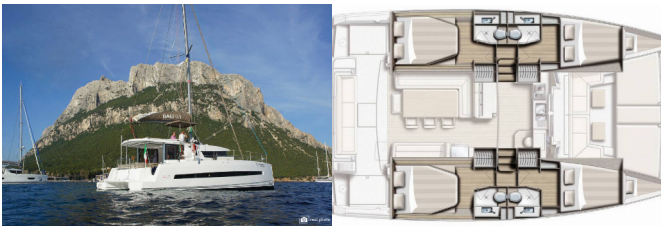

Yacht Base	Sardinia, Cannigione, Italy
Yacht ID	2895
Yacht Brands	Catana
Yacht Name	Dafne
Production Year	2019
Length	12.35 M
Cabins	4 + 2
Berths	8 + 2
WC/Shower	4

**COMFORT:** Cockpit cushions, Outside cushions