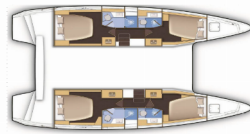

Yacht Base	Sukosan, D-Marin Dalmacija Marina, Croatia
Yacht ID	2871
Yacht Brands	Lagoon
Yacht Name	Media Luna
Production Year	2019
Length	12.80 M
Cabins	4 + 2
Berths	8 + 2 + 2
Persons	12
WC/Shower	4

**COMFORT:** Bed linen, Cockpit cushions, Pillows

**DECK:** Bilge pump - Mechanic, Boat hook, Cockpit table, Cockpit/stern, outside shower, Dinghy, Electric anchor windlass, Fenders, Foldable steering wheel (rudder), Gangway, Hard Top Bimini, Ice box in cockpit, Main anchor, Mooring ropes, Spare anchor (Reserve, Auxiliary anchor), Sun deck, Teak cockpit, Water hose, Winch handles