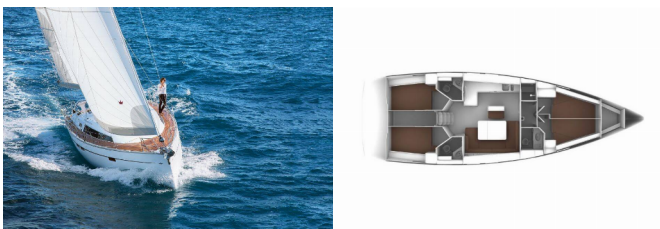

BAVARIA CRUISER 46

Yabadu (2018)

Pollen Maritime AS • Martin Linges Vei 25 • Fornebu • Norway

Phone: +47 41 197 474

E-mail: booking@holiday-yacht-charter.com

Web: holiday-yacht-charter.com

Yacht Base	Marina Kremik, Primosten, Croatia
Yacht ID	2834
Yacht Brands	Bavaria
Yacht Name	Yabadu
Production Year	2018
Length	14.27 M
Cabins	4
Berths	8 + 1
WC/Shower	3

COMFORT: Cockpit cushions

DECK: Anchor Delta, Anchor Jambo, Bathing platform, Bilge pump - Mechanic, Bimini top, Boat hook, Cockpit table, Cockpit/stern, outside shower, Dinghy, Electric anchor windlass, Fenders, Gangway, Mooring ropes, Sprayhood, Teak cockpit, Water hose, Winch handles