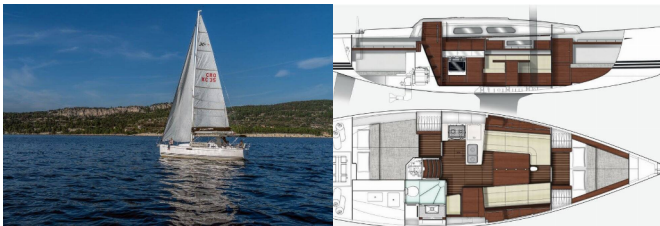

XC 35

Lady X (2018)

Pollen Maritime AS • Martin Linges Vei 25 • Fornebu • Norway

Phone: +47 41 197 474

E-mail: booking@holiday-yacht-charter.com

Web: holiday-yacht-charter.com

| | |
|-----------------|----------------------------------|
| Yacht Base | Marina Frapa, Rogoznica, Croatia |
| Yacht ID | 2798 |
| Yacht Brands | X-Yachts |
| Yacht Name | Lady X |
| Production Year | 2018 |
| Length | 10.36 M |
| Cabins | 2 |
| Berths | 4 + 2 |
| Persons | 8 |
| WC/Shower | 1 |

COMFORT: Bedlinen and towels, Cockpit cushions

DECK: Bilge pump - Mechanic, Bimini top, Cockpit table, Cockpit/stern, outside shower, Dinghy, Electric anchor windlass, Gangway, Sprayhood, Teak cockpit

ENTERTAINMENT: CD player, Outdoor speakers, Wi-Fi Internet