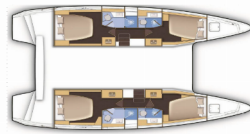

LAGOON 42

Easy Course (2018)

Pollen Maritime AS • Martin Linges Vei 25 • Fornebu • Norway

Phone: +47 41 197 474

E-mail: booking@holiday-yacht-charter.com

Web: holiday-yacht-charter.com

| | |
|-----------------|---|
| Yacht Base | Trogir, Marina Trogir (ex.SCT), Croatia |
| Yacht ID | 2718 |
| Yacht Brands | Lagoon |
| Yacht Name | Easy Course |
| Production Year | 2018 |
| Length | 12.80 M |
| Cabins | 4 + 2 |
| Berths | 8 + 2 + 2 |
| WC/Shower | 4 |

COMFORT: Bed linen, Pillows

DECK: Anchor Delta, Anchor Jambo, Bilge pump - Mechanic, Boat hook, Cockpit table, Cockpit/stern, outside shower, Dinghy, Electric anchor windlass, Fenders, Gangway, Hard Top Bimini, Ice box in cockpit, Mooring ropes, Sun deck, Water hose, Winch handles