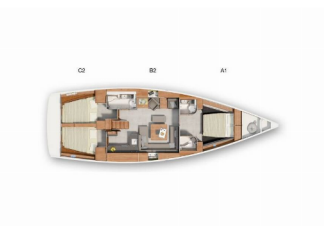

Yacht Base	Marina Šangulin, Biograd, Croatia
Yacht ID	2716
Yacht Brands	Hanse Yachts
Yacht Name	Susso
Production Year	2018
Length	13.95 M
Cabins	3
Berths	6 + 2
WC/Shower	2

COMFORT: Bed linen, Blankets, Cockpit cushions, Pillows, Sundeck cushions

DECK: Bathing platform, Bilge pump - Mechanic, Bimini top, Cockpit table, Cockpit/stern, outside shower, Dinghy, Electric anchor windlass, Fenders, Gangway, Main anchor, Round/globular fender, Spare anchor (Reserve, Auxiliary anchor), Sprayhood, Teak seats in cockpit, Winch handles

ENTERTAINMENT: Outdoor speakers, Radio, USB, Bluetooth, Underwater lights, W-LAN GRATIS

GALLEY: Electrical kettle, Gas bottles, Gas cookers, Hot water, Kitchen utensils (Galley equipment, cutlery), Moka pot, Oven, Refrigerator, Sink

INTERIOR: Duvet cover

NAVIGATION: Autopilot, Binoculars, Bow thruster, Compass, GPS chart plotter - cockpit, Nautical charts, Radar reflector, Tridata, Wind instrument/Anemometer

SAFETY: Black Water Tank, Distress flare box, Fire extinguisher, First aid kit, Flashlight, Life belts (Safety harness), Life jackets, Liferaft, Repair kit, Torch, VHF radio

YACHT ELECTRICS: 220V socket, Air Conditioning, Battery charger, Bilge pump - Electric, Heating, Service batteries, Shore connection 220 V