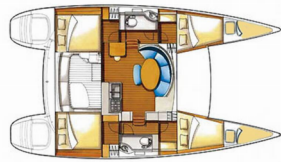

Web: [holiday-yacht-charter.com](http://holiday-yacht-charter.com)

---

<b>Yacht Base</b>	Marina Mandalina, Sibenik, Croatia
<b>Yacht ID</b>	2694
<b>Yacht Brands</b>	Lagoon
<b>Yacht Name</b>	Maya
<b>Production Year</b>	2018
<b>Length</b>	11.55 M
<b>Cabins</b>	4 + 2
<b>Berths</b>	8 + 2 + 2
<b>WC/Shower</b>	2