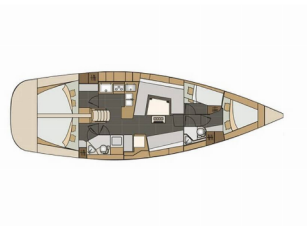

ELAN IMPRESSION 45

Indiana (2018)

Pollen Maritime AS • Martin Linges Vei 25 • Fornebu • Norway

Phone: +47 41 197 474

E-mail: booking@holiday-yacht-charter.com

Web: holiday-yacht-charter.com

Yacht Base	Marina Kornati, Biograd, Croatia
Yacht ID	2660
Yacht Brands	Elan Marine
Yacht Name	Indiana
Production Year	2018
Length	13.85 M
Cabins	4
Berths	8 + 2
WC/Shower	2

COMFORT: Cockpit cushions

DECK: Bathing platform, Bimini top, Bosun's chair (Safe seat) (boatswain's chair), Cockpit table, Cockpit/stern, outside shower, Dinghy, Electric anchor windlass, Fenders, Galley in cockpit, Main anchor, Mooring ropes, Sea/Storm drogue anchor, Spare anchor (Reserve, Auxiliary anchor), Sprayhood, Teak cockpit

ENTERTAINMENT: Outdoor speakers, Radio with USB, TV

GALLEY: Gas bottles, Hot water, Refrigerator, Stove

INTERIOR: Convertible table in salon

NAVIGATION: Autopilot, Bow thruster, Compass, Depthsounder, GPS chart plotter - cockpit, Hand bearing compass, Harbour guides, Log/speed instrument, Navigation (Nautical) charts and nautical guide, Radar reflector, Wind instrument/Anemometer, Windex