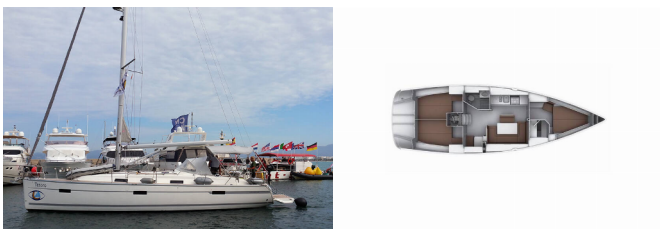

Yacht Base	Arenal/Playa De Palma, Spain
Yacht ID	264
Yacht Brands	Bavaria
Yacht Name	Tesoro
Production Year	2013
Length	12.35 M
Cabins	3
Berths	6
Persons	8
WC/Shower	2

**DECK:** Bathing platform, Bimini top, Cockpit table, Cockpit/stern, outside shower, Dinghy, Fenders, Jerry cans for fuel, Round/globular fender, Spare anchor (Reserve, Auxiliary anchor), Sprayhood, Swimming ladder, Teak cockpit, Teak deck