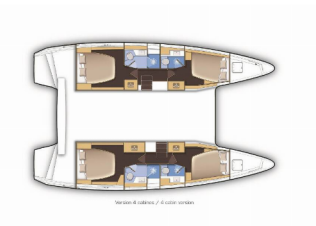

Yacht Base	Preveza Marina, Greece
Yacht ID	2611
Yacht Brands	Lagoon
Yacht Name	Aeolian Breeze
Production Year	2017
Length	12.80 M
Cabins	4 + 2
Berths	8 + 2 + 2
Persons	12
WC/Shower	4 + 2

COMFORT: Bedlinen and towels

DECK: Bimini top, Dinghy with outboard engine, Sprayhood

ENTERTAINMENT: Outdoor speakers, TV

GALLEY: Ice maker, Kitchen utensils (Galley equipment, cutlery), Microwave, NESPRESSO coffee machine, Refrigerator

INTERIOR: Electric fans in cabins, Electric toilet

NAVIGATION: AIS, Autopilot, GPS chart plotter - cockpit

SAFETY: Extra fuel tank, Safety equipment, VHF radio

YACHT ELECTRICS: Air Conditioning, Generator, USB sockets, Watermaker - desalinator