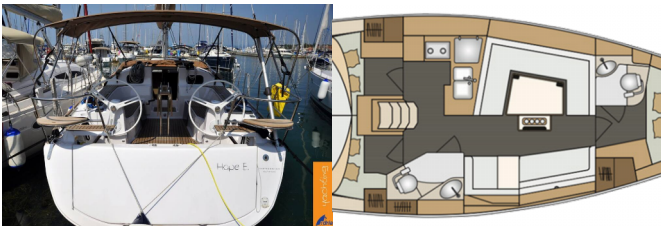

ELAN IMPRESSION 40

Hope E. (2017)

Pollen Maritime AS • Martin Linges Vei 25 • Fornebu • Norway

Phone: +47 41 197 474

E-mail: booking@holiday-yacht-charter.com

Web: holiday-yacht-charter.com

Yacht Base	Izola, Slovenia
Yacht ID	2583
Yacht Brands	Elan Marine
Yacht Name	Hope E.
Production Year	2017
Length	11.90 M
Cabins	3
Berths	6 + 2
WC/Shower	2

ADDITIONAL: Flag

COMFORT: Bed linen, Pillows

DECK: Anchor, Anchor with chain, Bimini top, Boat hook, Bosun's chair (Safe seat) (boatswain's chair), Cockpit table, Cockpit/stern, outside shower, Deck brush, Dinghy, Electric anchor windlass, Fenders, Gangway, Jerry cans for fuel, Mooring ropes, Plastic bucket, Sponge, Sprayhood, Winch handles