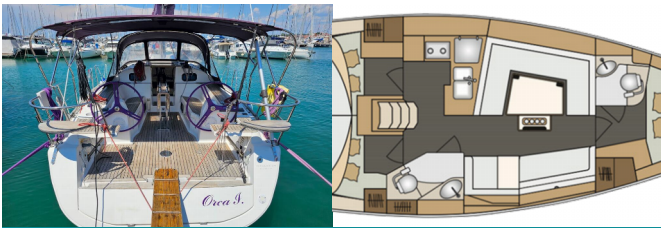

ELAN IMPRESSION 40

Orca.I (2017)

Pollen Maritime AS • Martin Linges Vei 25 • Fornebu • Norway

Phone: +47 41 197 474

E-mail: booking@holiday-yacht-charter.com

Web: holiday-yacht-charter.com

Yacht Base	Izola, Slovenia
Yacht ID	2582
Yacht Brands	Elan Marine
Yacht Name	Orca.I
Production Year	2017
Length	11.90 M
Cabins	3
Berths	6 + 2
WC/Shower	2

ADDITIONAL: Flag

COMFORT: Bed linen, Pillows

DECK: Anchor, Anchor with chain, Bimini top, Boat hook, Bosun's chair (Safe seat) (boatswain's chair), Cockpit table, Cockpit/stern, outside shower, Deck brush, Dinghy, Electric anchor windlass, Fenders, Gangway, Jerry cans for fuel, Mooring ropes, Plastic bucket, Sponge, Sprayhood, Winch handles

ENTERTAINMENT: DVD player, LCD TV, Radio CD player

GALLEY: Coffee pot, Gas bottles, Hot water, Kitchen utensils (Galley equipment, cutlery), Refrigerator

INTERIOR: Barometer, Bilge pump handle, Yacht documents

NAVIGATION: Autopilot, Bow thruster, Compass, Complete navigation equipment, GPS, GPS chart plotter, Hand bearing compass, Nautical charts, Radar reflector, Triangles, Tridata, Wind instrument/Anemometer, Windex

SAFETY: Automatic Inflatable Life Jacket, Distress signals, Emergency tiller, Fire extinguisher, First aid kit, Floating light, Fog horn, Horseshoe lifebuoy, Life belts (Safety harness), Life jackets, Liferaft, Oars (Paddles), Safety equipment, Set of tools, Torch, VHF radio, Wire (shroud) cutter

SAILS: Lazy jacks

YACHT ELECTRICS: Battery charger, Heating, Pump, Shore connection 220 V, Shore power cable